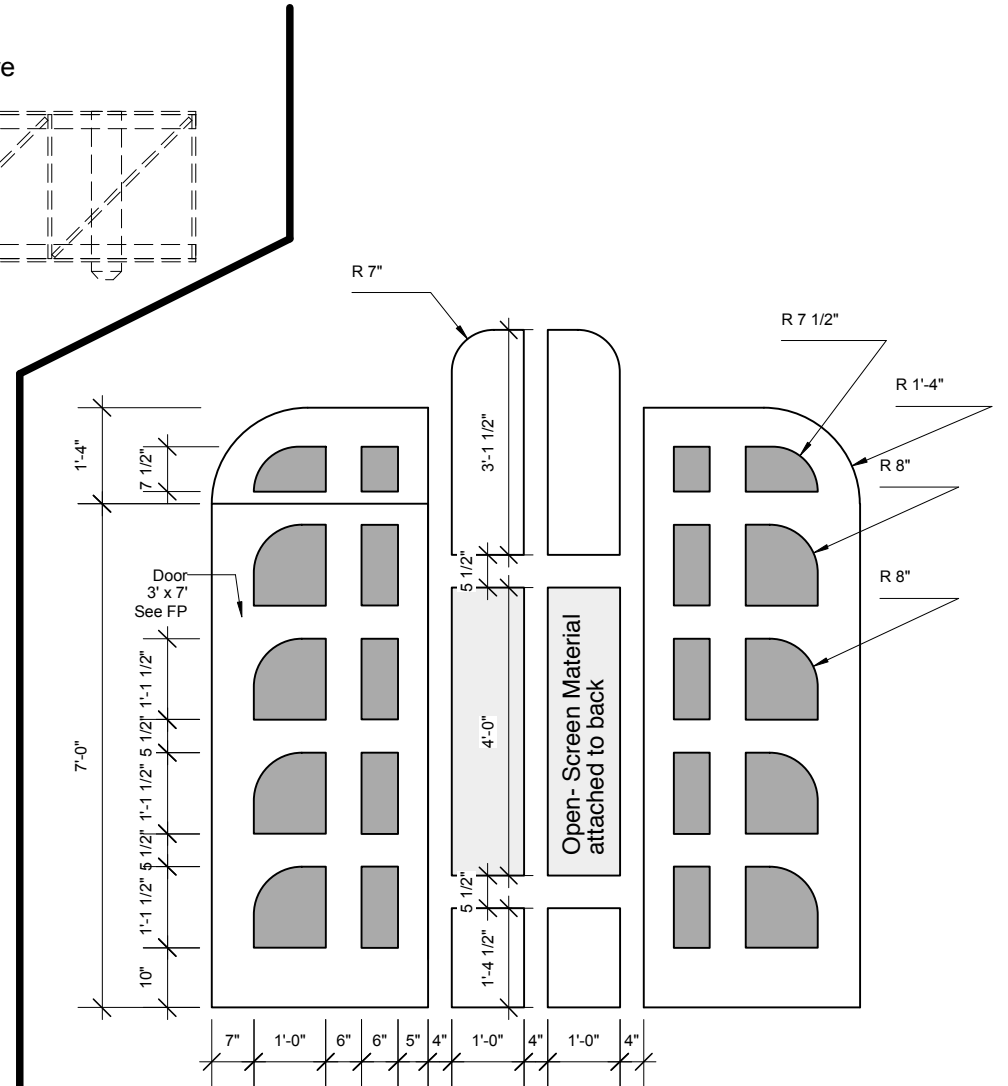

Band Wall Stage Right

Scale: 1/4" = 1'-0"

Detail for styro panels and cut-outs

Scale: 3/8" = 1'-0"

Producing Organization	Northfield Schools
------------------------	--------------------

Production Title	2015 Rock N Roll Revival
------------------	--------------------------

Designer	Brian Bjorklund
----------	-----------------

Drawing Information	Date 11/18/14 Revision: 11/22/14
	Drawn By: B. Bjorklund

Scale	As Noted
-------	----------

Band Walls Stage Right

Drawing Number	3 of 8
----------------	--------